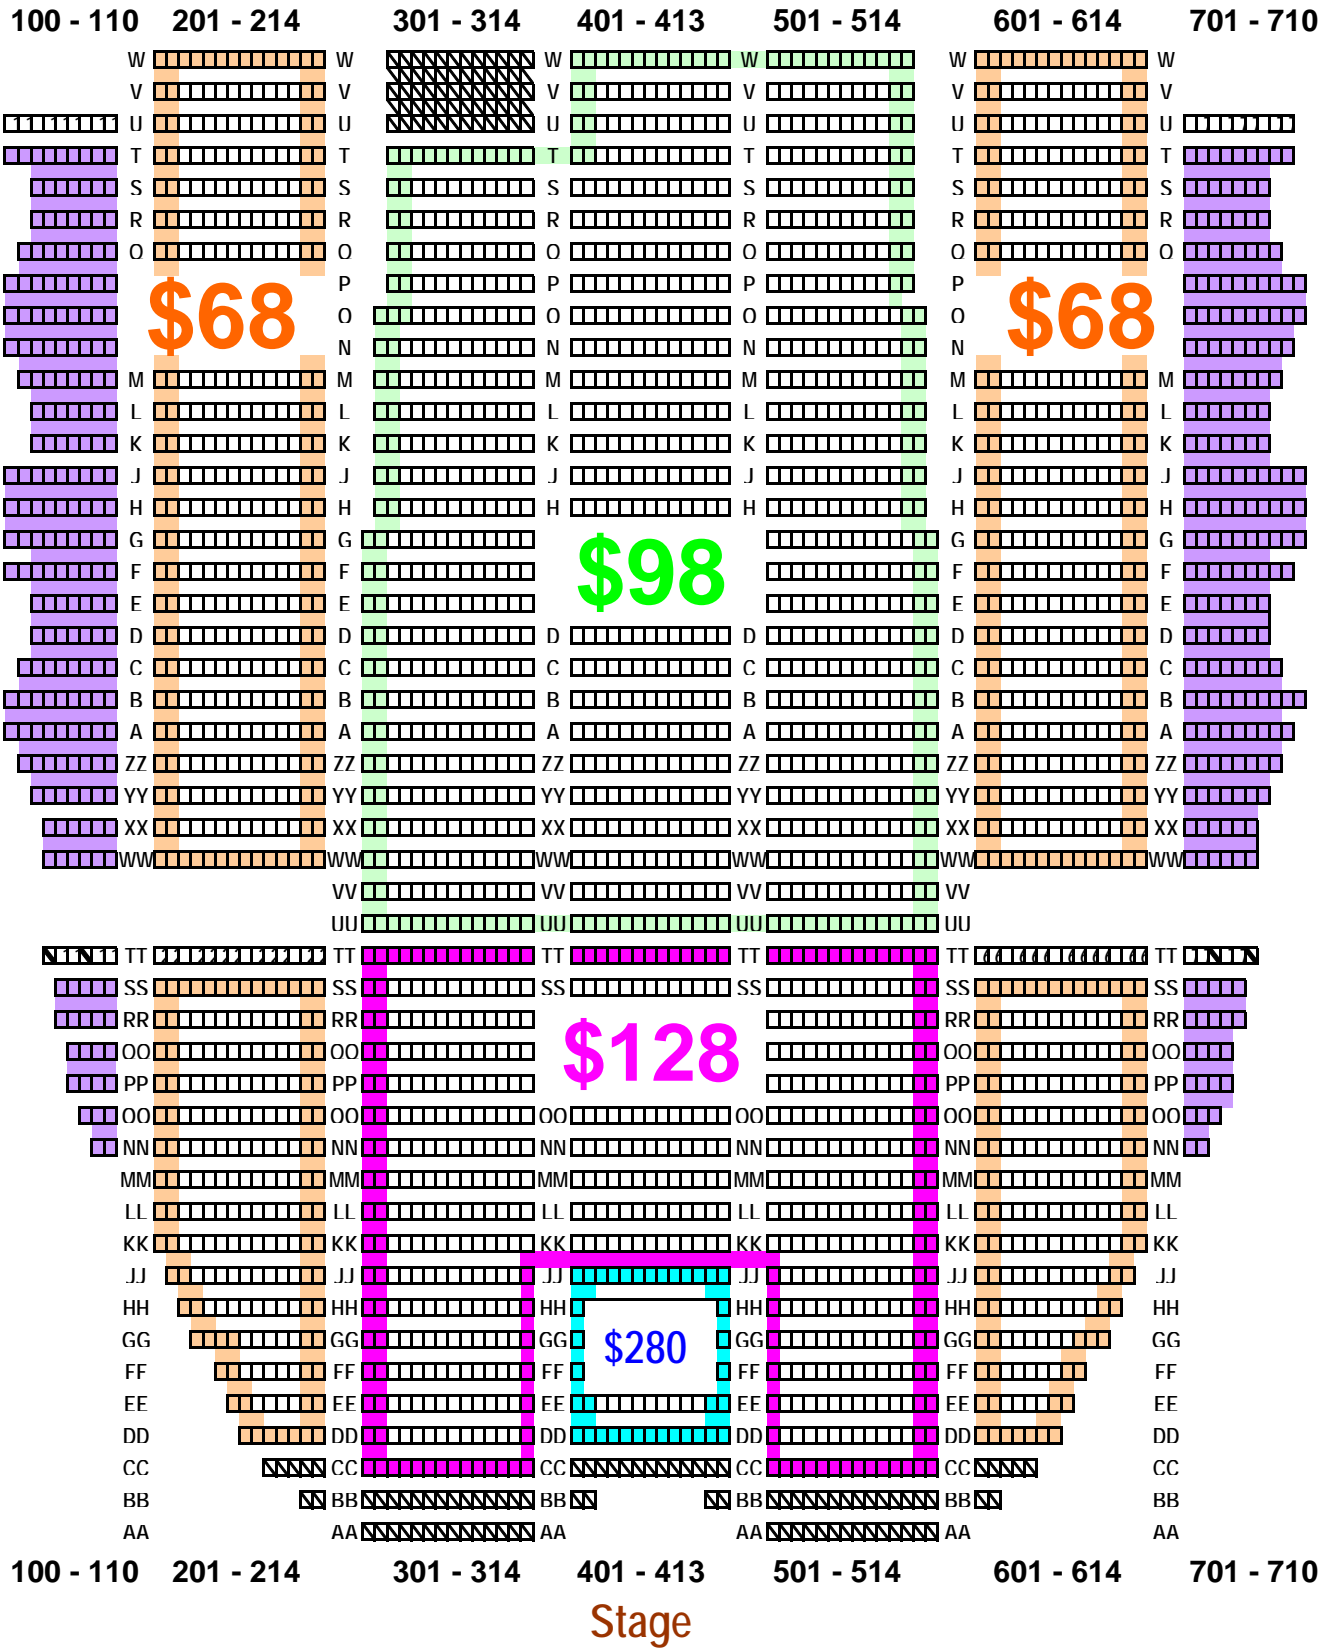

Radio City Music Hall Seating Chart

NA
Premium (\$280)
\$128
\$98
\$68
\$48